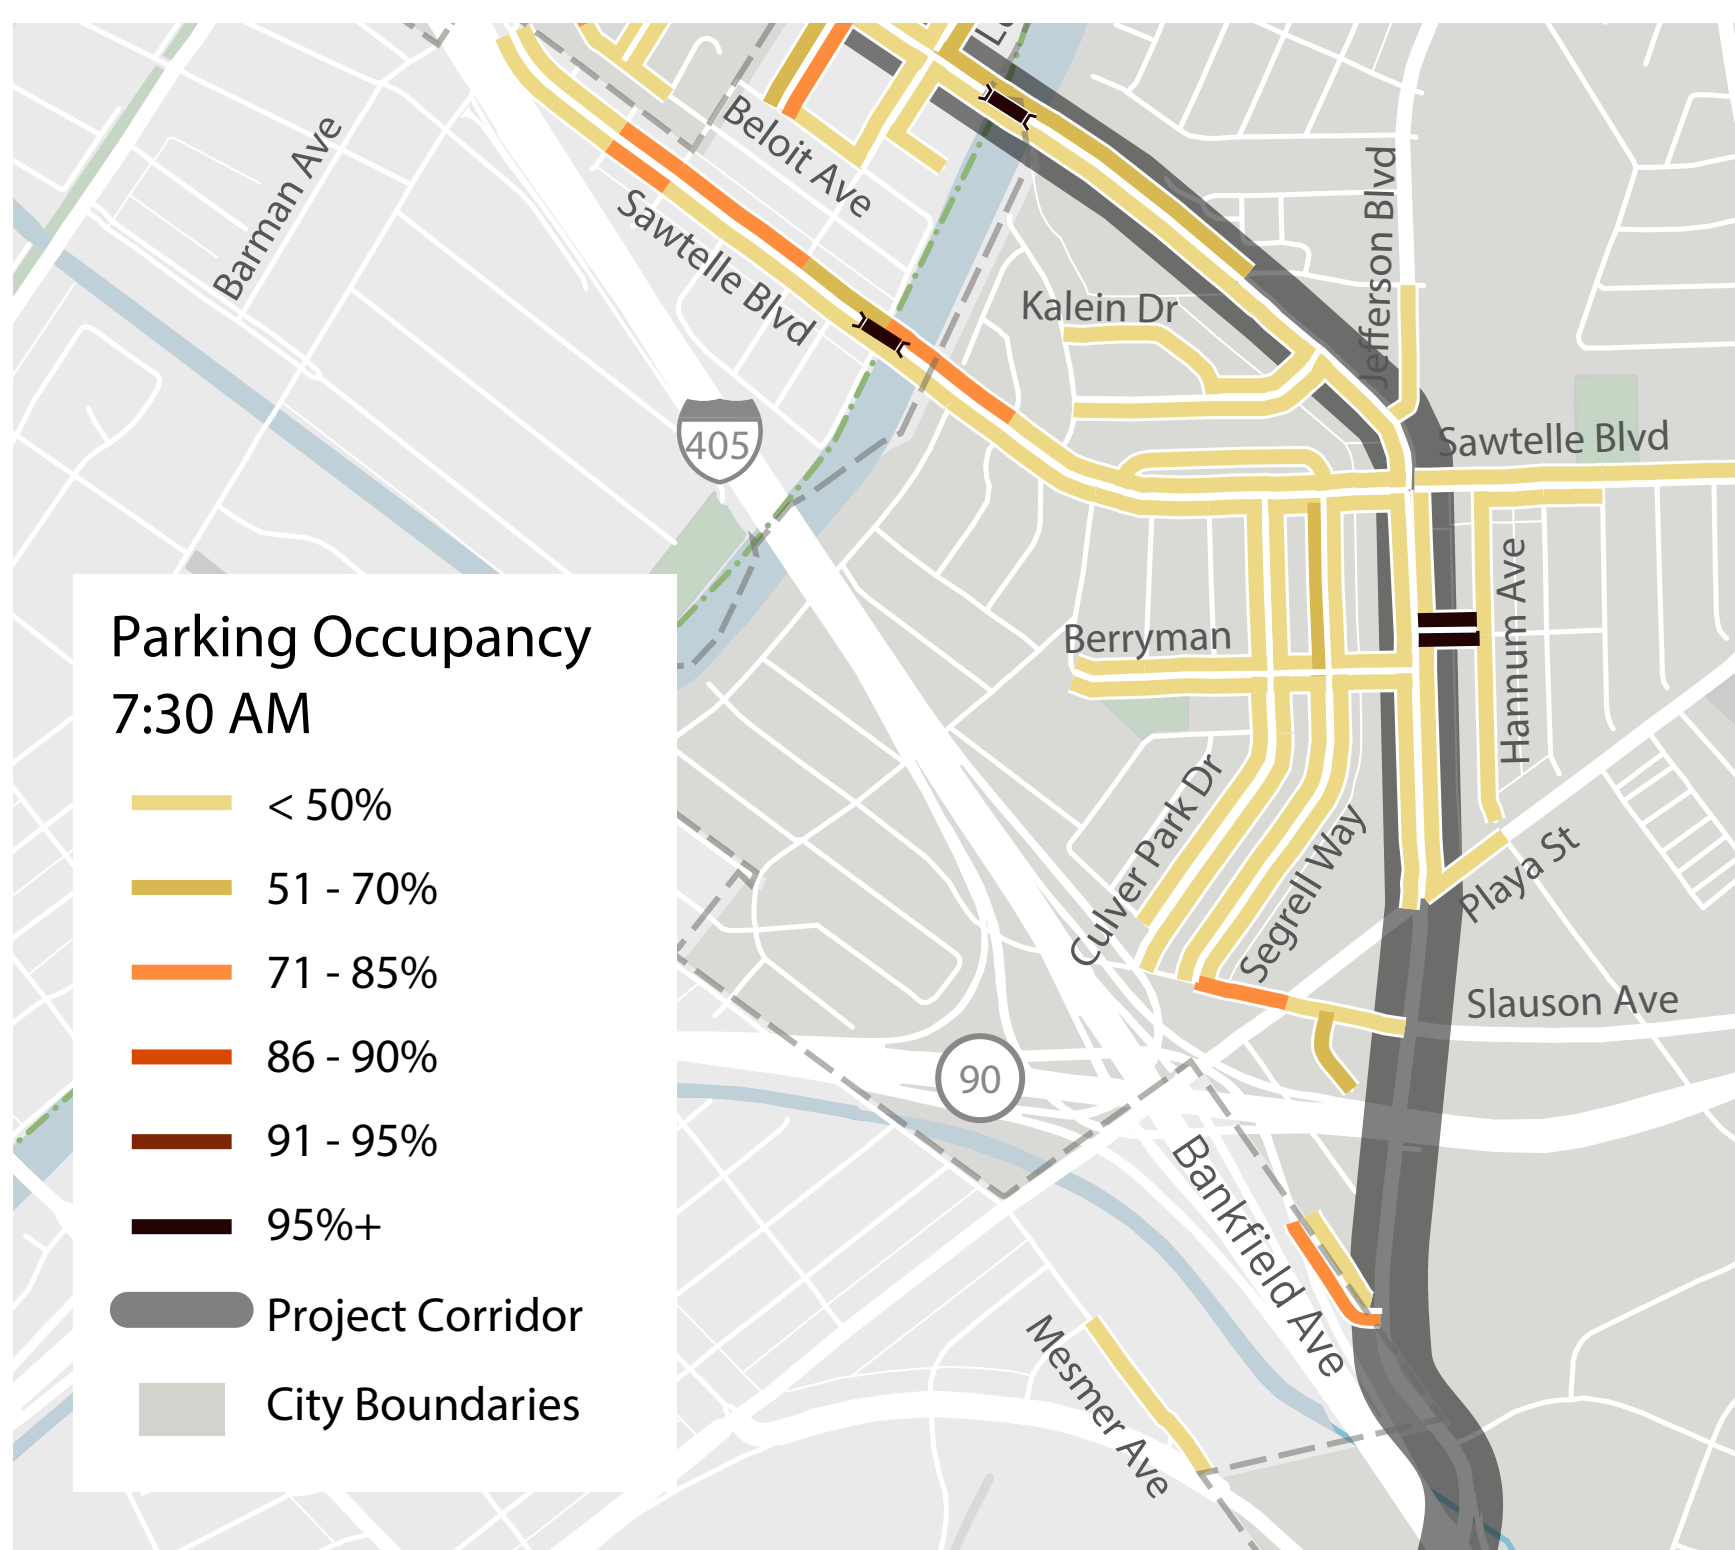

Parking in Sunkist Park

Morning Peak

Midday

Evening Peak

Nighttime

Vehicle Traffic Volume