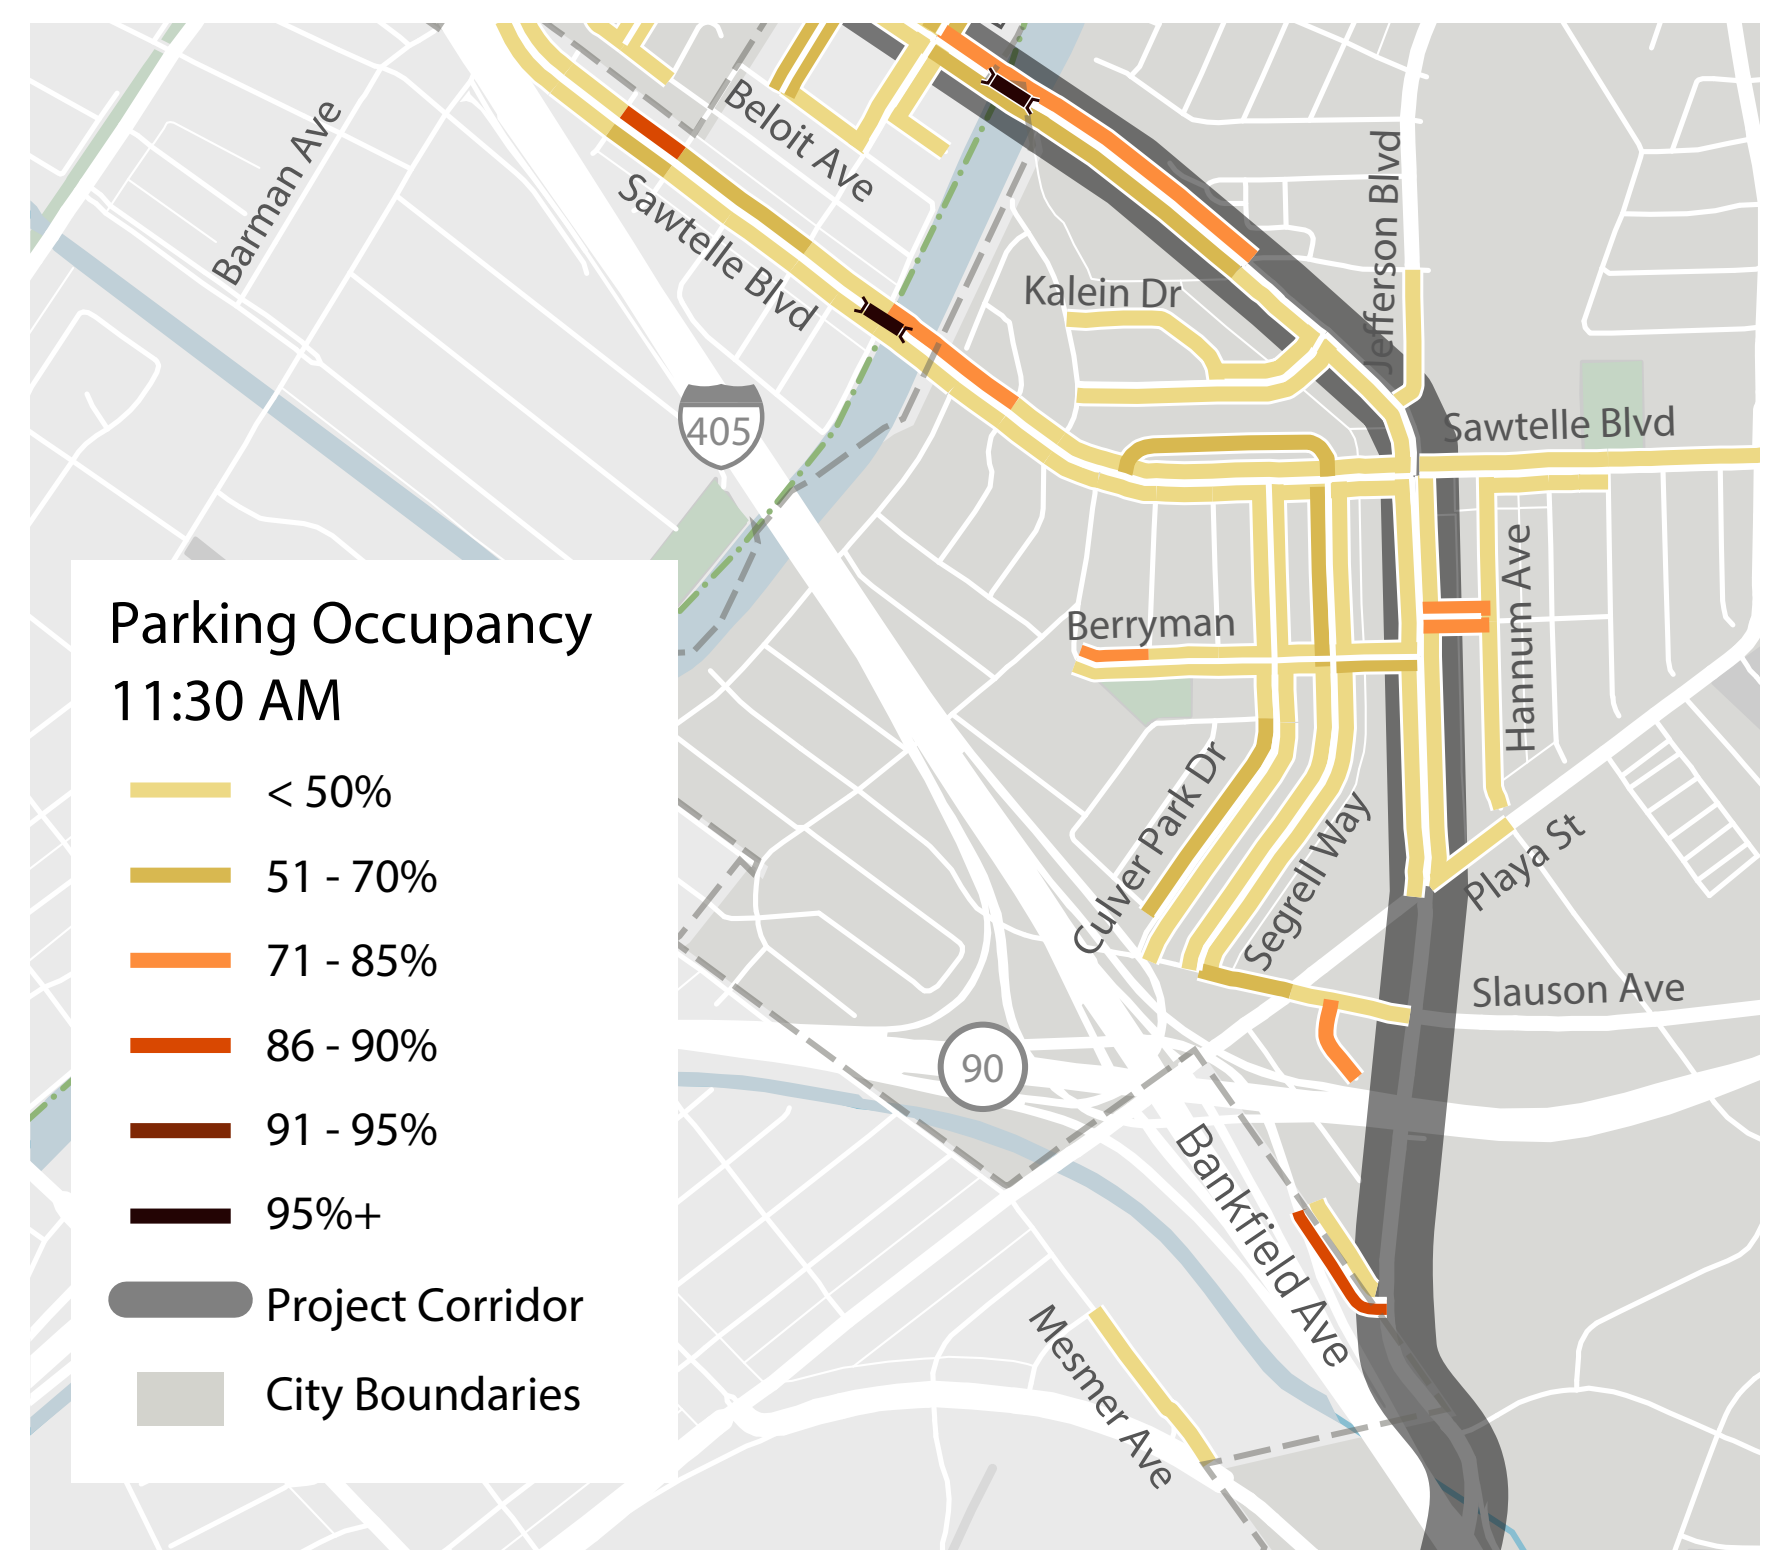

Parking in Sunkist Park

Morning Peak

Midday

Evening Peak

Nighttime

Vehicle Traffic Volume