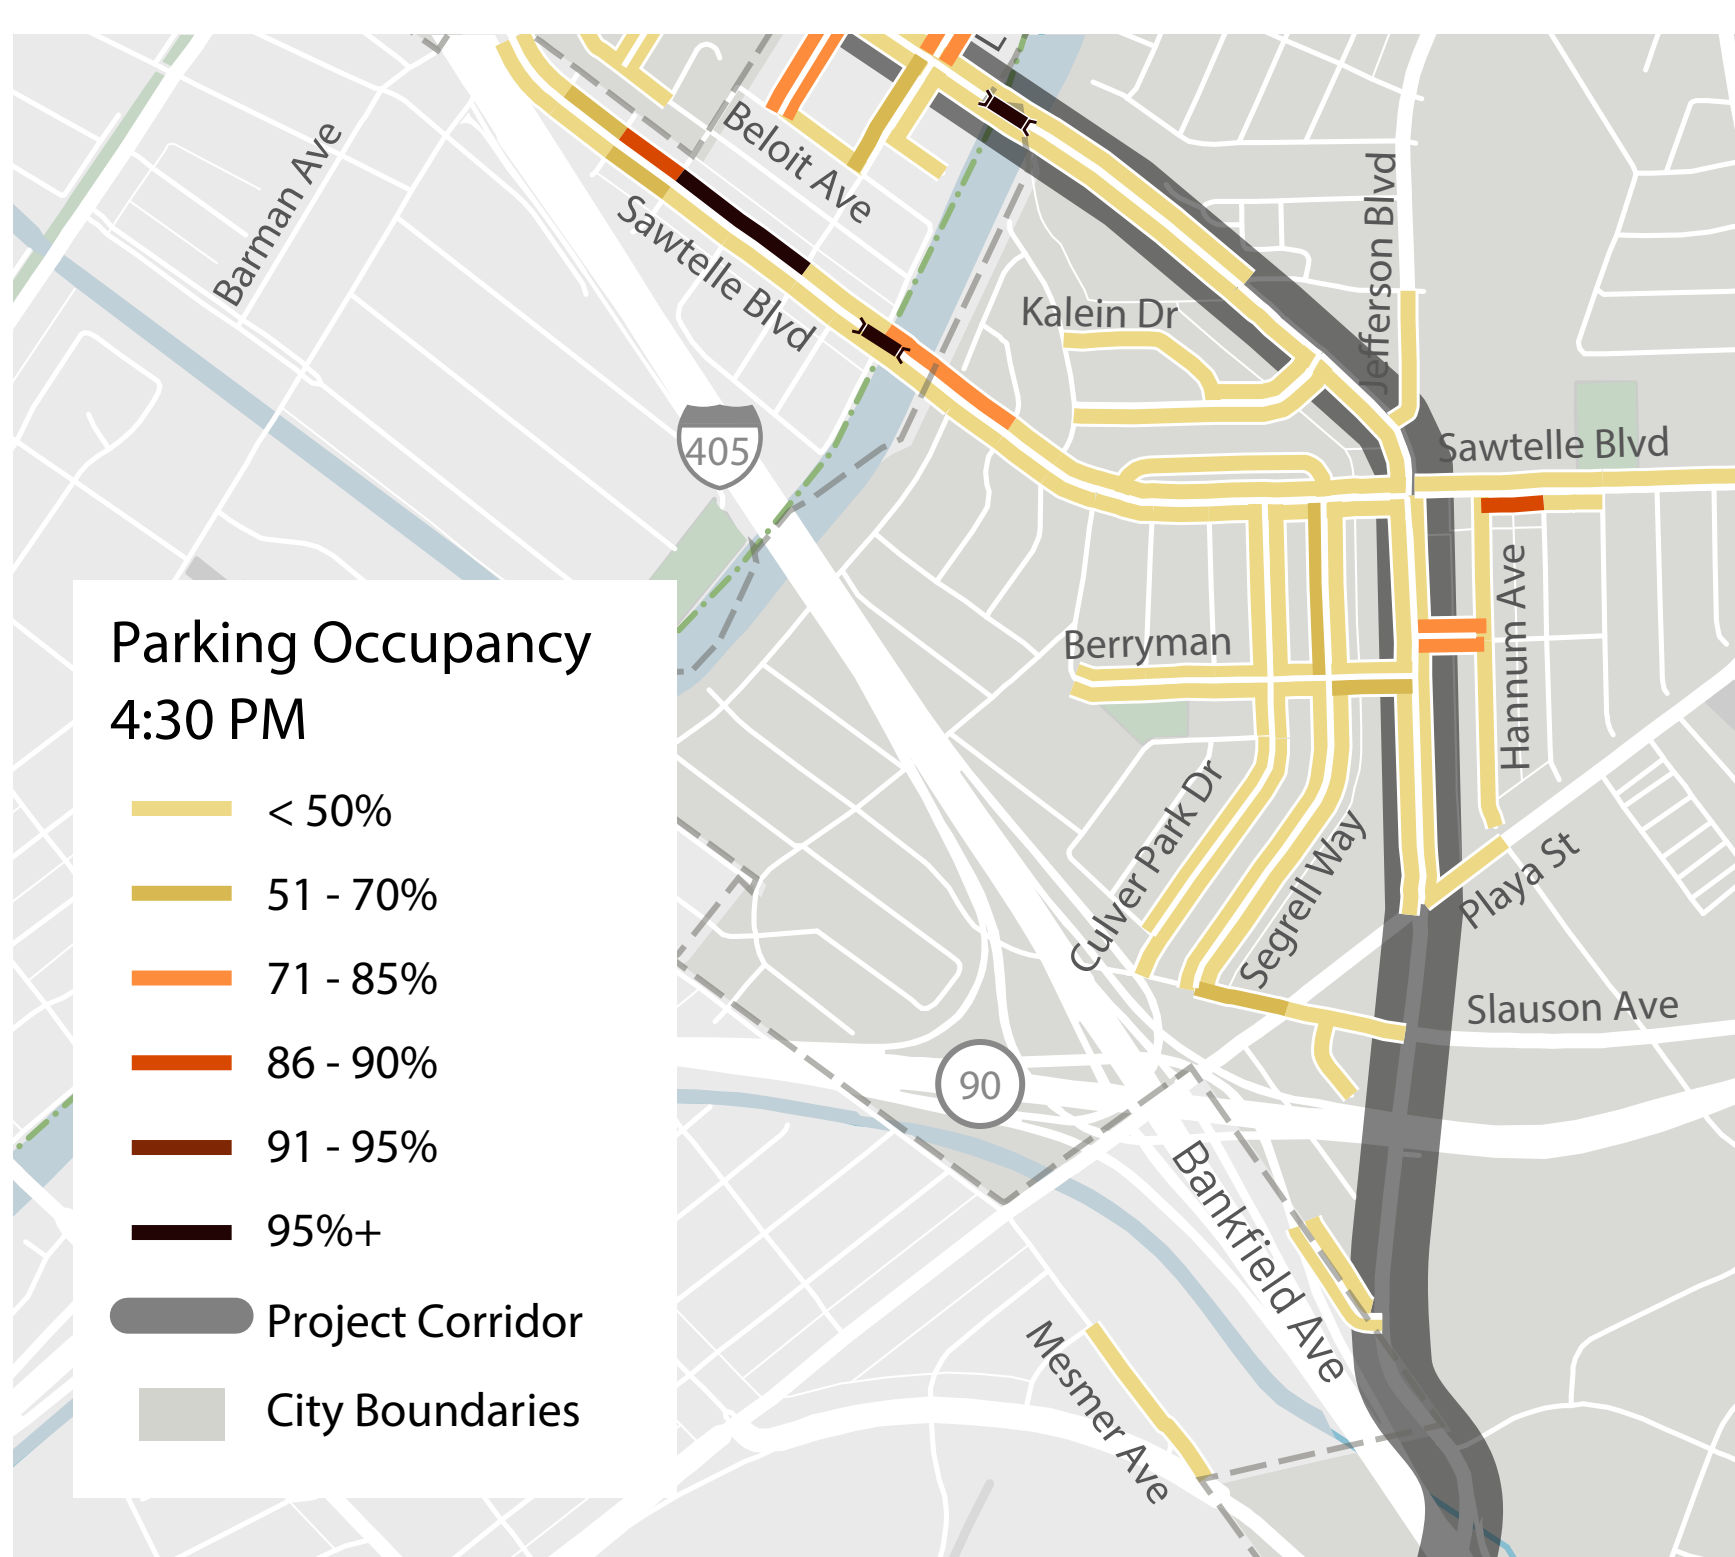

Parking in Sunkist Park

Morning Peak

Midday

Evening Peak

Nighttime

Vehicle Traffic Volume