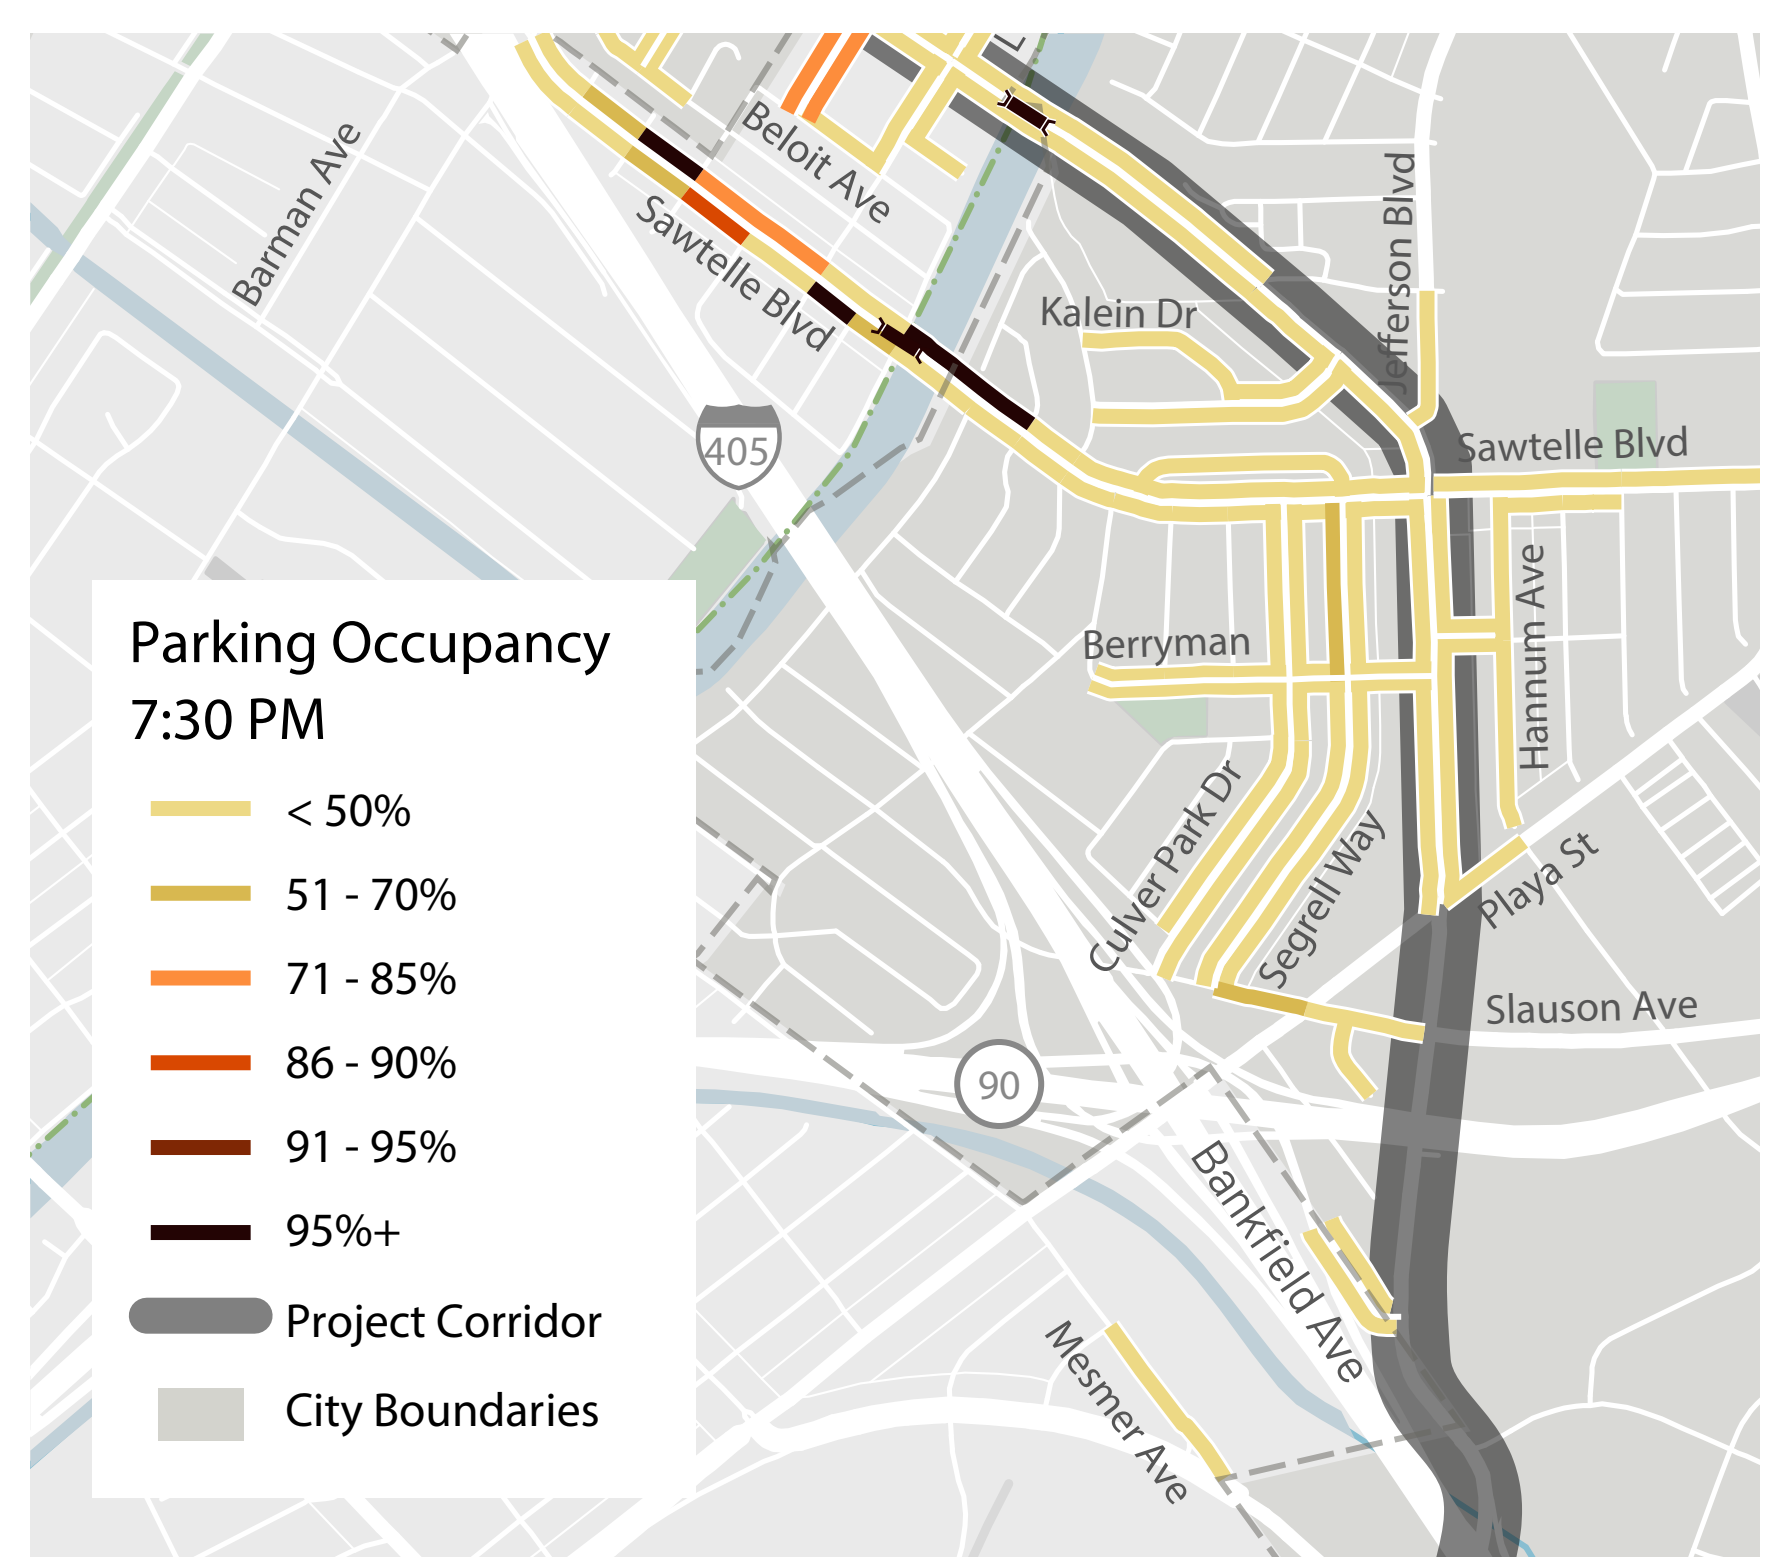

Parking in Sunkist Park

Morning Peak

Midday

Evening Peak

Nighttime

Vehicle Traffic Volume